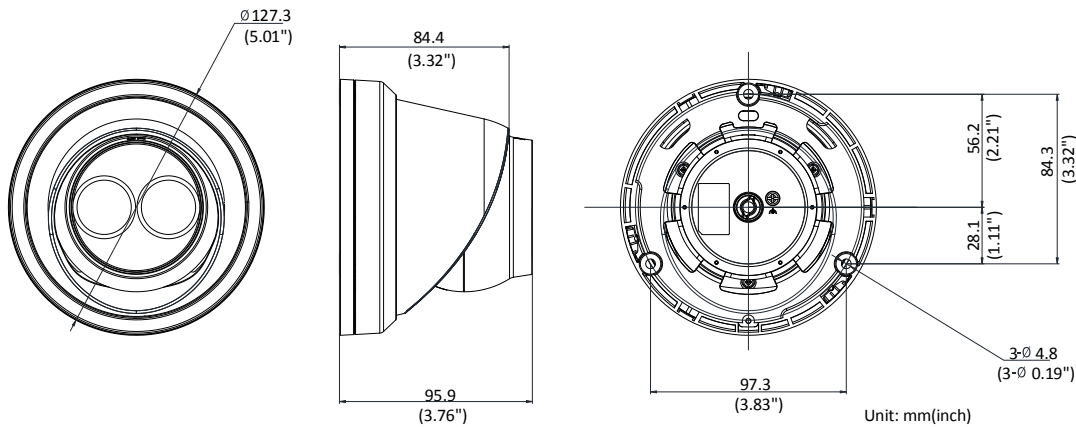

Dimensions

Accessories

Distributed by

HIKVISION®

Headquarters

No.555 Qianmo Road, Binjiang District,
Hangzhou 310051, China
T +86-571-8807-5998
overseasbusiness@hikvision.com

Hikvision USA
T +1-909-895-0400
sales.usa@hikvision.com

Hikvision Australia
T +61-2-8599-4233
salesau@hikvision.com

Hikvision India
T +91-22-28469900
sales@pramahikvision.com

Hikvision Canada
T +1-866-200-6690
sales.canada@hikvision.com

Hikvision Thailand
T +662-275-9949
sales.thailand@hikvision.com

Hikvision Europe
T +31-23-5542770
sales.eu@hikvision.com

Hikvision Italy
T +39-0438-6902
info.it@hikvision.com

Hikvision Brazil
T +55 11 3318-0050
Latam.support@hikvision.com

Hikvision Turkey
T +90 (216)521 7070- 7074
sales.tr@hikvision.com

Hikvision Malaysia
T +601-7652-2413
sales.my@hikvision.com

Hikvision UK & Ireland
T +01628-902140
sales.uk@hikvision.com

Hikvision South Africa
Tel: +27 (10) 0351172
sale.africa@hikvision.com

Hikvision France
T +33(0)1-85-330-450
info.fr@hikvision.com

Hikvision Kazakhstan
T +7-727-9730667
nikia.panfilov@hikvision.ru

Hikvision Vietnam
T +84-974270888
sales.vt@hikvision.com

Hikvision UAE
T +971-4-4432090
salesme@hikvision.com

Hikvision Singapore
T +65-6684-4718
sg@hikvision.com

Hikvision Spain
T +34-91-737-16-55
info.es@hikvision.com

Hikvision Tashkent
T +99-87-1238-9438
uzb@hikvision.ru

Hikvision Hong Kong
T +852-2151-1761
info.hk@hikvision.com

Hikvision Russia
T +7-495-669-67-99
saleru@hikvision.com

Hikvision Korea
T +82-(0)31-731-8817
sales.korea@hikvision.com

Hikvision Poland
T +48-22-460-01-50
info.pl@hikvision.com

Hikvision Indonesia
T +62-21-2933759
Sales.Indonesia@hikvision.com

Hikvision Colombia
sales.colombia@hikvision.com