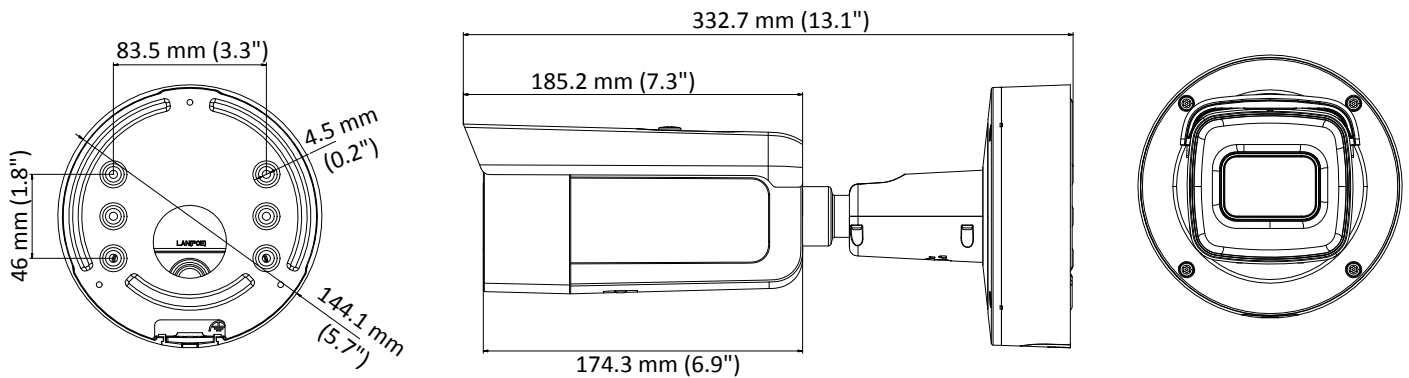

Dimensions

Accessories

Distributed by