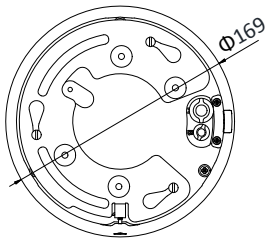

Order Model

DS-2DE4A225IW, 12 VDC & PoE+ (802.3 at, class4)

Dimensions

Unit: mm