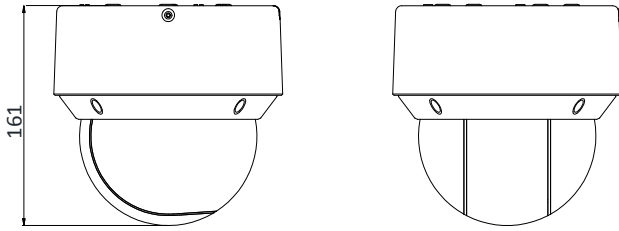

Order Model

DS-2DE4A225IW, 12 VDC & PoE+ (802.3 at, class4)

Dimensions

Unit: mm