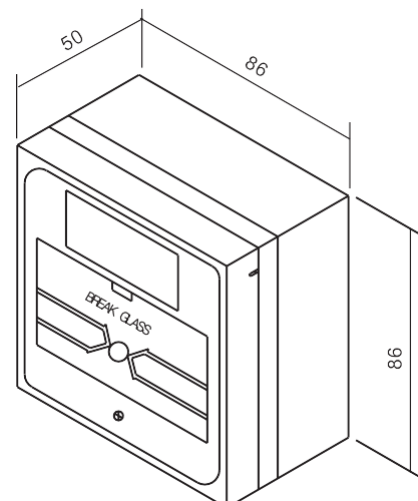

DS-K7PEB

Emergency Break Glass

MODELS

DS-K7PEB

MAIN FEATURES

- Suitable for Door: exit door, emergency door
- Material Selection: Fireproof material, sandblast finished
- Standard structure: fireproof material
- Optional Accessories: glass/ transparent cover
- Output Contact: NO/NC/COM
- Current Rating: 3A @ 36VDC Max
- Dimensions: 86(L)x86(W)x50(H)(mm)
- Operating Temperature: -10°C to +55°C (14F to 131F)
- Operating Humidity: 0% to 95% (relative humidity)
- Weight: 0.2kg

Installation and Dimension

Wiring