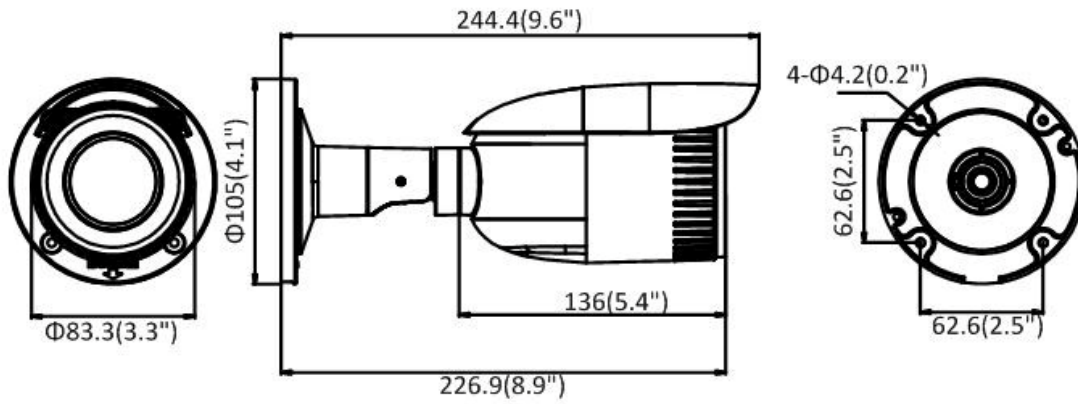

Interface

Communication Interface	1-Port RJ-45 10M/100M self-adaptive Ethernet port
Reset Button	Yes

General

Operating Conditions	-22° F to 140° F (-30° C to 60° C); humidity: 95% or less (non-condensing)
Power Supply	12 VDC ± 20%, 5.5 mm coaxial power plug; PoE (802.3af, class 3)
Power Consumption and Current	12 VDC, 0.9 A, maximum: 11 W; PoE: (802.3af, 36 V to 57 V), 0.4 A to 0.2 A, maximum: 12.9 W
Protection Level	IP67, TVS 2000V lightning protection, surge protection and voltage transient protection
Material	Metal
Dimensions	4.1" x 4.1" x 5.7" (105 mm x 105 mm x 145 mm)
Weight	Camera: 2.2 lbs (1.02 kg)

Accessories

Dimensions

Unit: mm (inch)